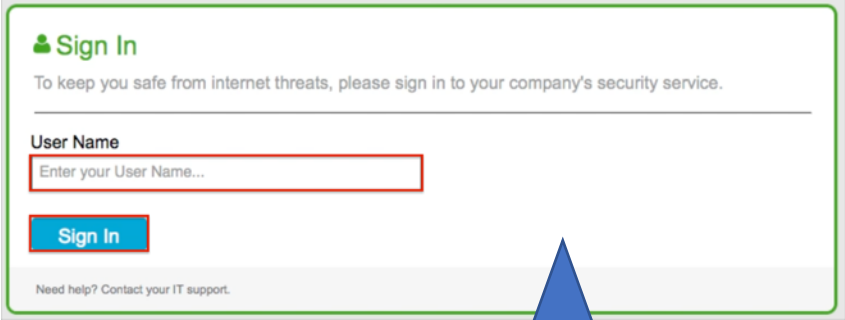

GCS Log In Scenarios

If it looks like this (GCS-owned computer)

User name = StudentID#

Password = Birthdate formatted MMDDYYYY

No hyphens, no spaces, no slash marks

If it looks like this

User name = StudentID#@stu.gcsnc.com