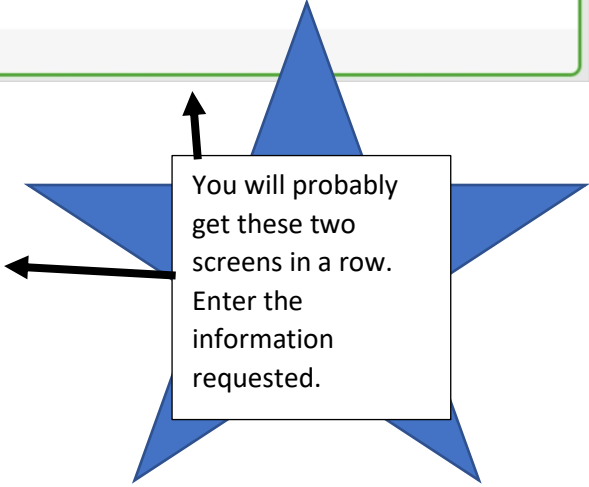

If it looks like this

User name = StudentID#@stu.gcsnc.com

Password = Birthday formatted MMDDYYYY